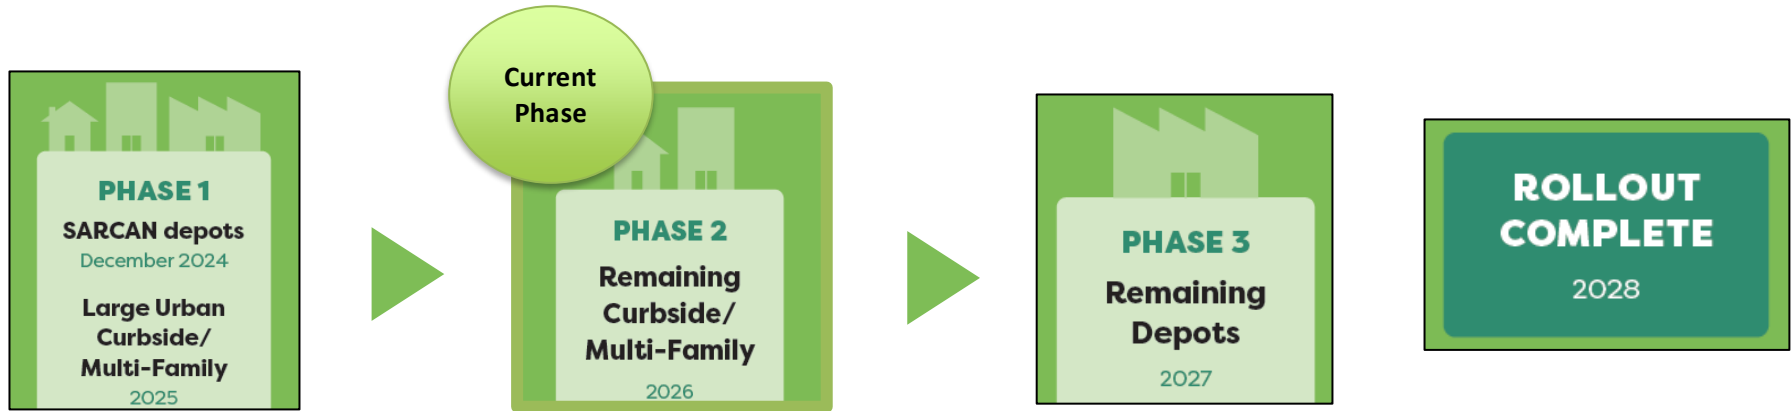

PROGRAM UPDATES

SWANA Northern Lights

APRIL 2026

RECYCLEBC™

Who We Are

- Provincial household packaging and paper recycling programs
 - Paper, cardboard, mixed containers (plastic & metal), non-deposit glass, foam and flexible plastics
- Recycle BC since 2014
 - Service over 99% of households (over 2 million) through curbside, multi-family and depot service
- MMSW/SK Recycles since 2016
 - Service 84% of households and over 500 municipalities through curbside, multi-family and depot service

SK Recycles Transitioning

New Items accepted at SARCAN depots

Recycle BC - Focus on Flexible Plastics

Before 2024

- Flex only collected at depots, London Drugs locations and various community events.

2024

- Officially collected flex directly from multi-family (MF) buildings in one Metro Vancouver city.