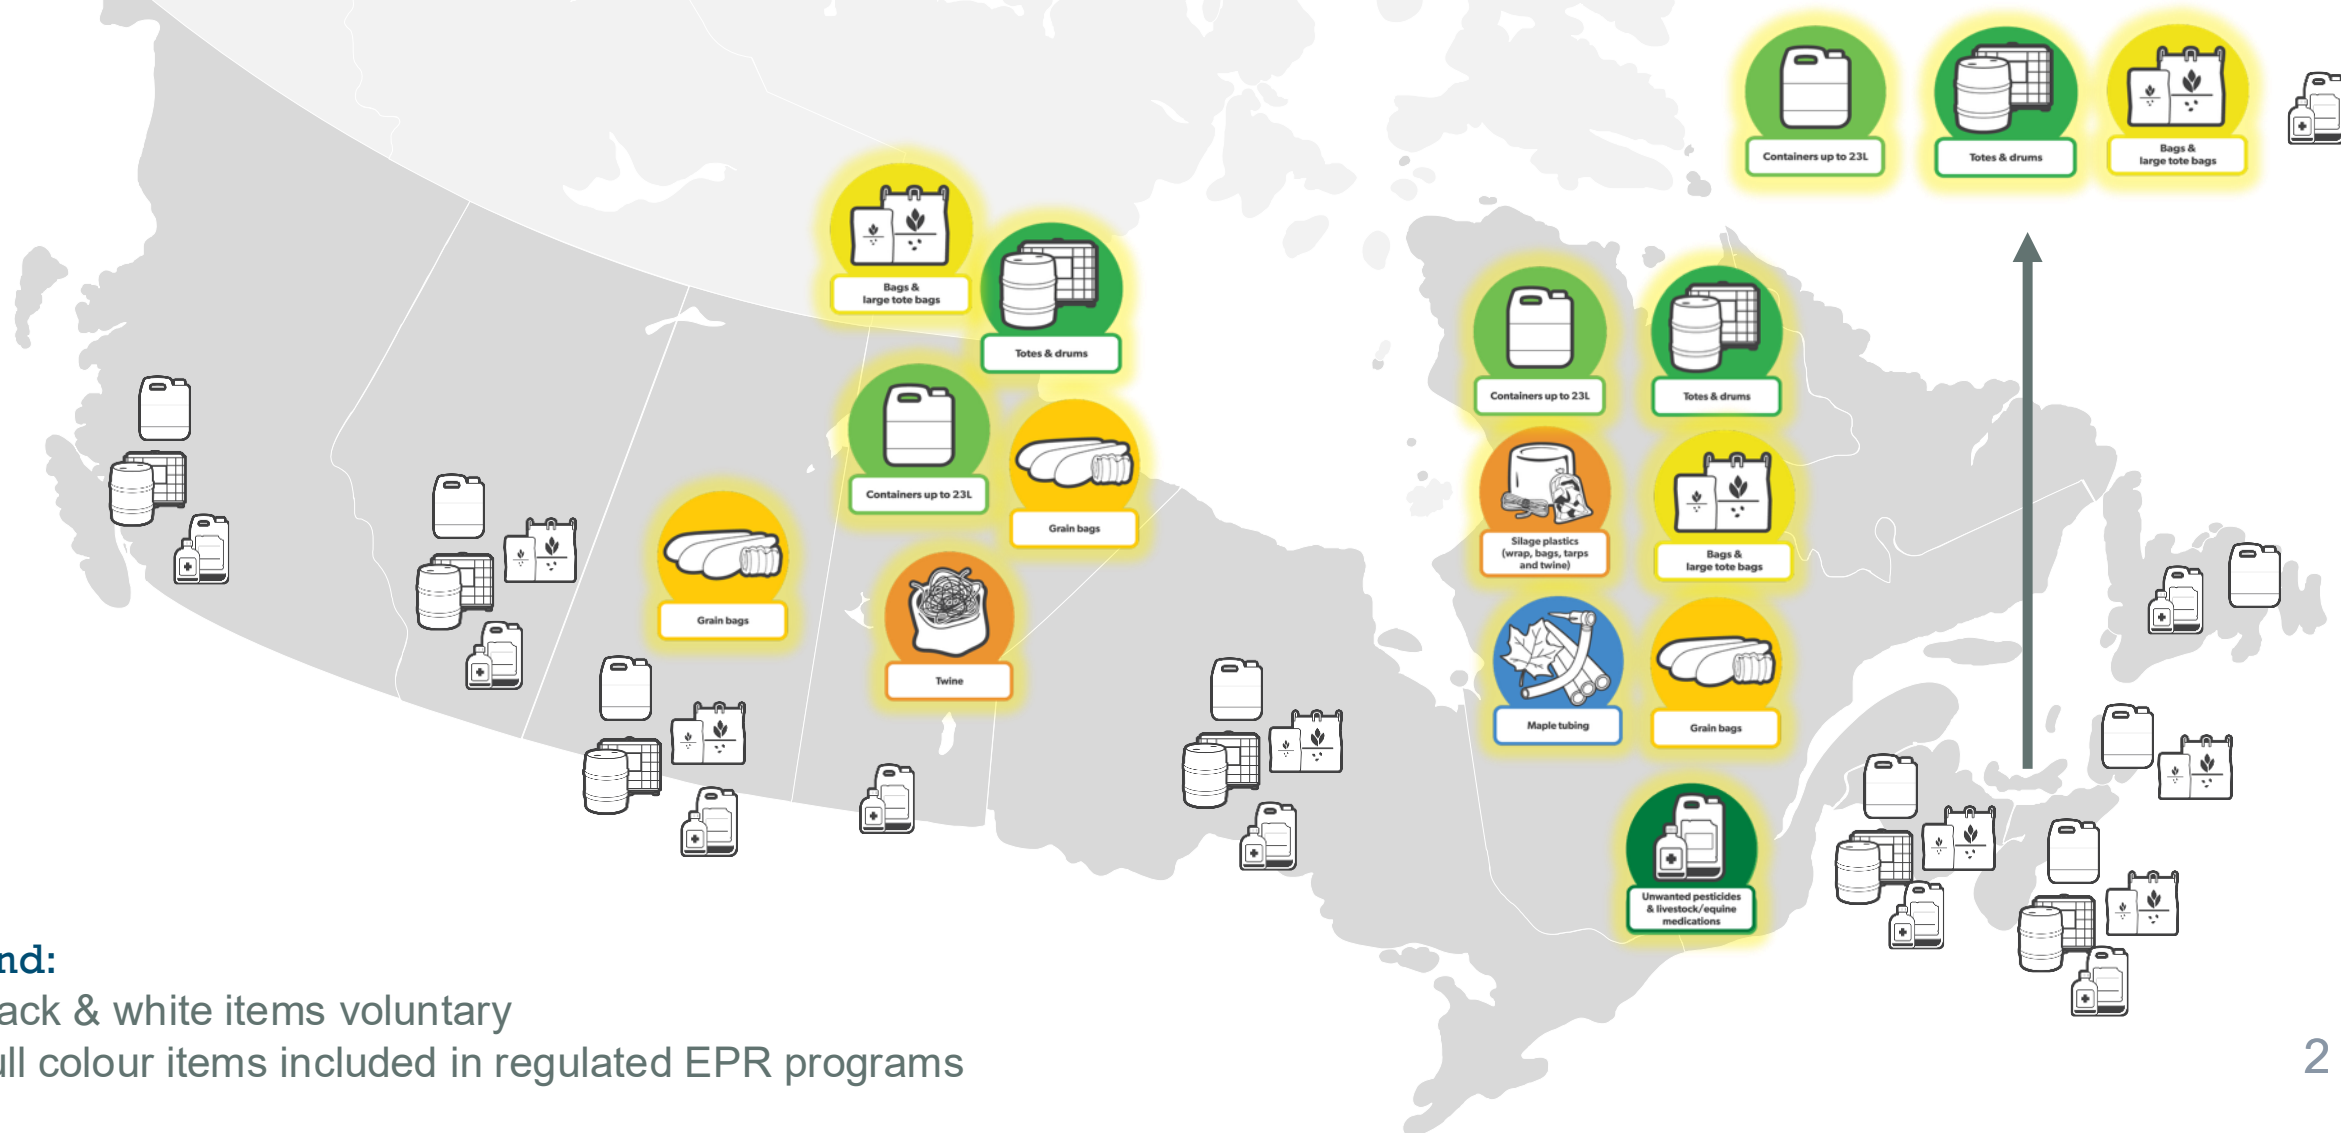

cleanfarms

Cleanfarms across Canada

Legend:

- Black & white items voluntary
- Full colour items included in regulated EPR programs

Cleanfarms in the Prairies

Legend:

- Black & white items voluntary
- Full colour items included in regulated EPR programs