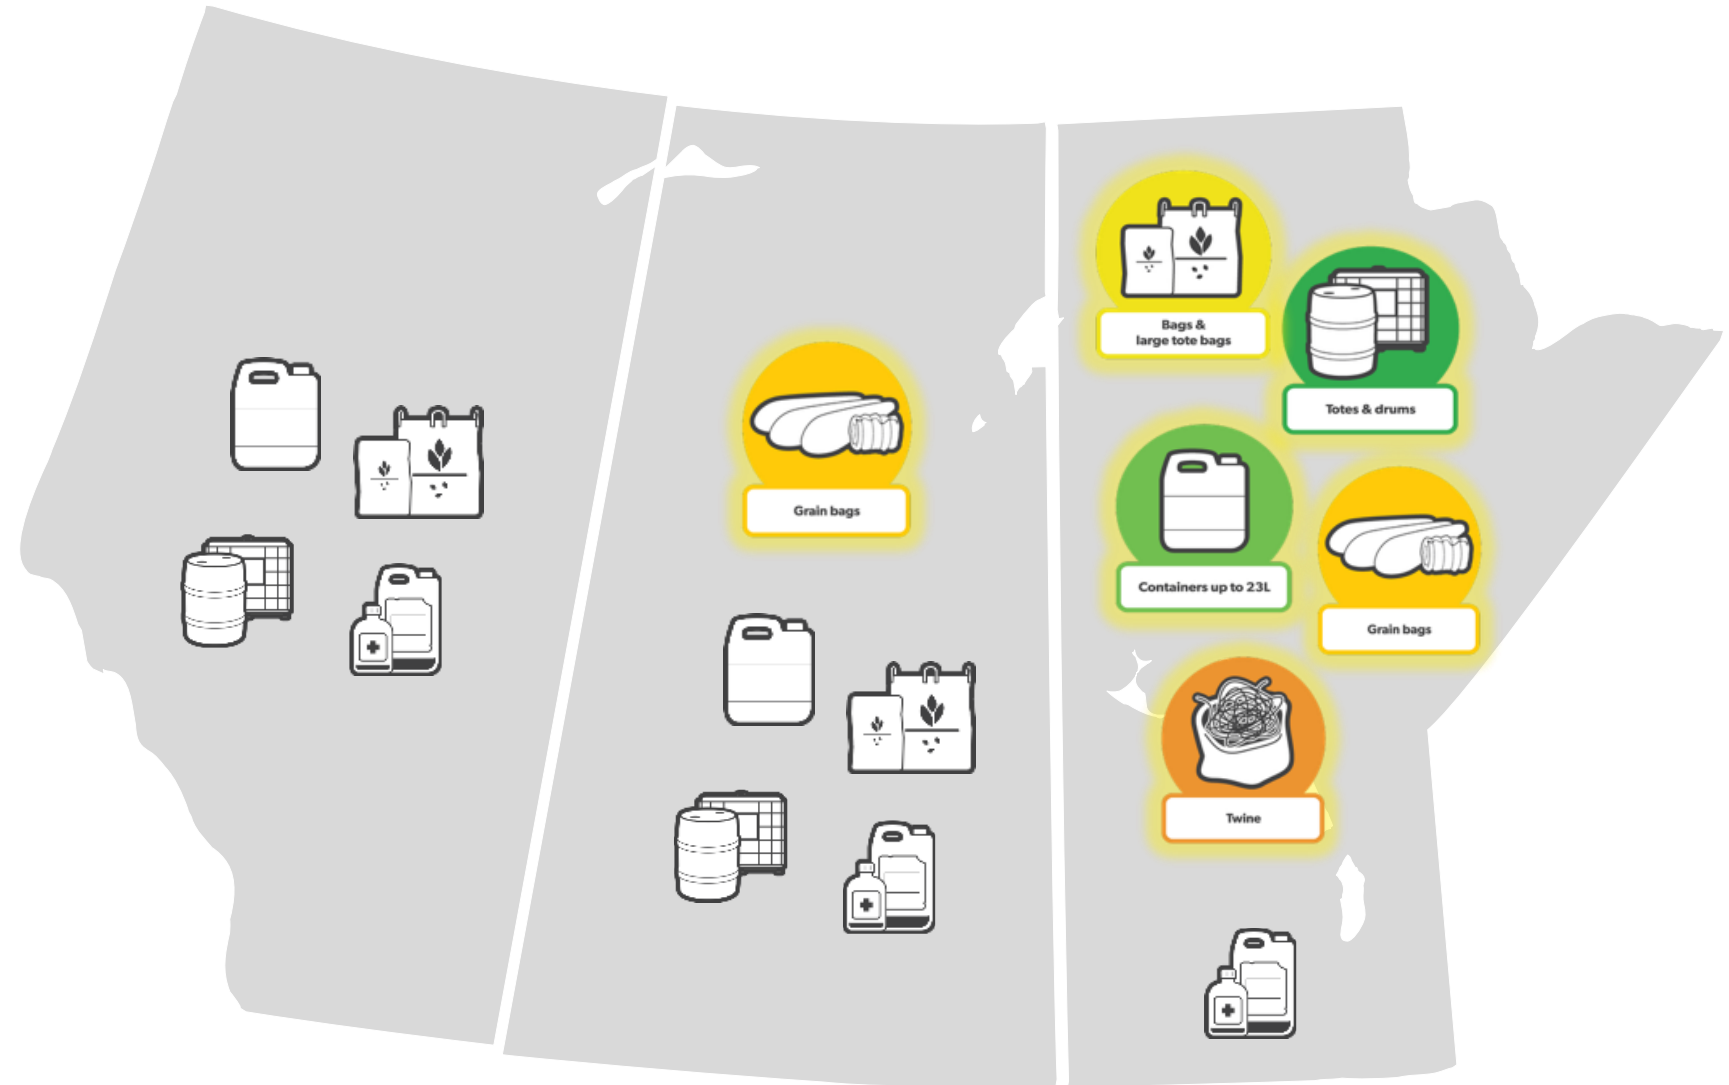

cleanfarms

Cleanfarms across Canada

Legend:

- Black & white items voluntary
- Full colour items included in regulated EPR programs

Cleanfarms in the Prairies

Legend:

- Black & white items voluntary
- Full colour items included in regulated EPR programs