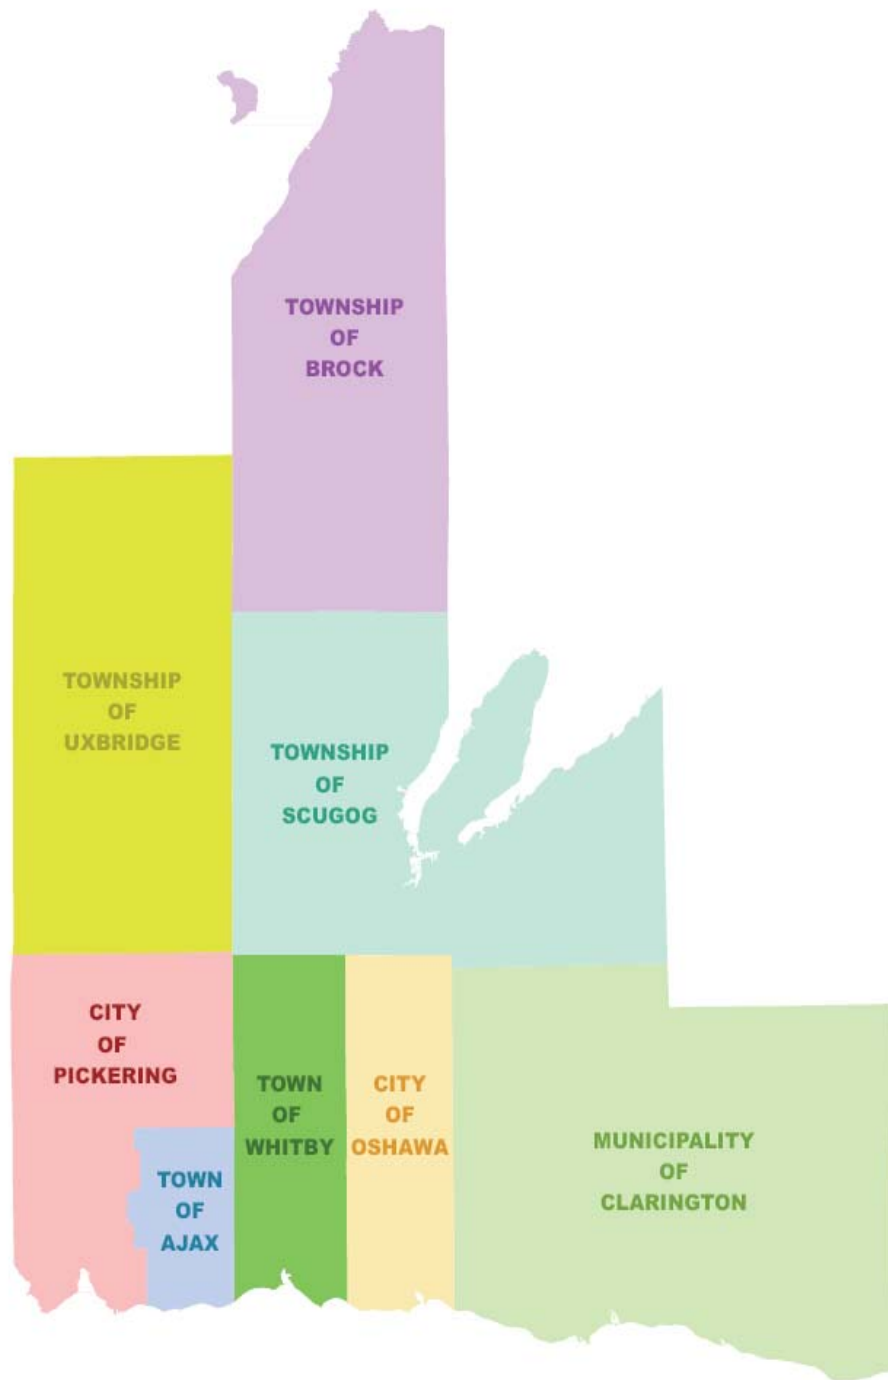

# USING APPS TO PROMOTE WASTE MANAGEMENT

**DURHAM REGION WASTE APP**

**#DURHAMREGIONWASTE**

## BACKGROUND

- The Regional Municipality of Durham is located in Ontario, east of Toronto;
- Upper Level of Two-tier Government; Regional and Municipal;
- Current Population of approximately 650K across eight local area municipalities and forecasted to reach 1M by 2031;
- Approximately 2,537 Square KM in area.

## BACKGROUND

- The Region of Durham is comprised of eight Area Municipalities;
- Responsible for residential waste collection for six municipalities;
- Responsible for Blue Box collection and processing, composting and disposal for all eight municipalities in its jurisdiction.