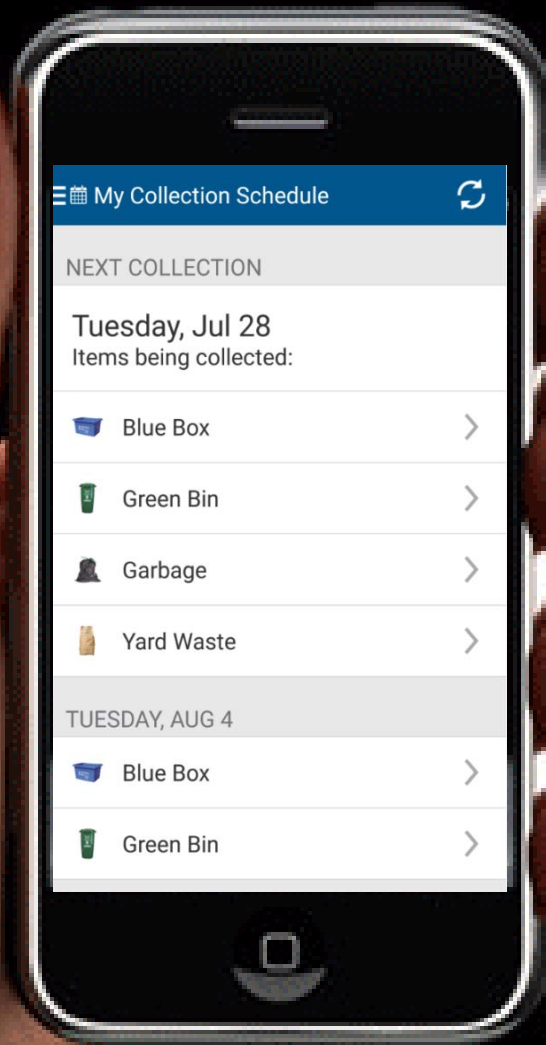

PERSONALIZED COLLECTION SCHEDULE